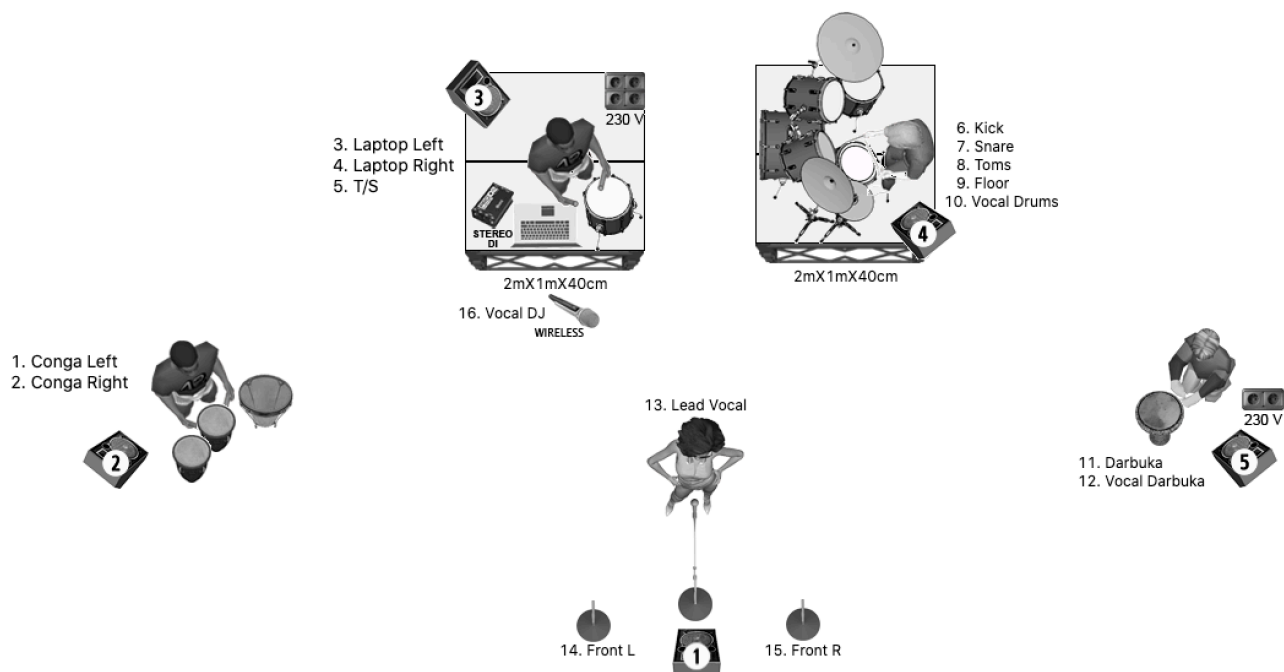

Mixerboard

Microphones /DI's

The sound system (PA and monitors)

On stage:

04 Risers 2 risers 2 x 1 mt, 40 cm H and 2 risers 2 x 1 mt, 20 cm H.

20 XLR Cables

05 Identical Floor Monitors

04 Small-boom Mic Stands

Monitor:

We need 5 groups of monitor:

1. Front
2. Congas
3. DJ
4. Drums
5. Darbuka

Extra information:

- **Stage:** (drumriser) 2 risers 2 x 1 mt, 40 cm height and 2 risers 2 x 1 mt, 20 cm height.
- **If available** 4Beat uses a smoke machine or hazer
- **Headset connection:** Between stage, lighting / sounds in the hall
- **Back of the stage:** Black font
- **Electricity point** for DJ, Drums and Darbuka (220 volts)

'Knallen' 2020 - 2021

Lines Channels 4BEAT

Channel	Instrument	Stand	Mic/DI	Inserts
1	Conga L	Small-boom	Shure SM57	
2	Conga R	Small-boom	Shure SM57	
3	DJ L		DI Box	
4	DJ R		DI Box	
5	T/S	Clip	Sennheiser E904	
6	Kick	Small-boom	Shure B52	
7	Snare	Clip	Sennheiser E904	
8	Toms	Clip	Sennheiser E904	
9	Floor	Clip	Sennheiser E904	
10	Vocal Drums	Big-boom	Shure BETA 58	
11	Darbuka	Small-boom	Neumann KM184	
12	Vocal Darbuka	Big-boom	Shure BETA 58	
13	Lead Vocal	Big-boom	Shure BETA87 Handheld	w/less
14	Front L	Small-boom	Neumann KM184	
15	Front R	Small-boom	Neumann KM184	
16	Vocal DJ		Shure BETA87 Handheld	w/less
17	Laptop L FOH		DI Box	FOH
18	Laptop R FOH		DI Box	FOH
19	Ipad L FOH		Mini-Jack	FOH
20	Ipad R FOH		Mini-Jack	FOH

Nr	Naam	Informatie
51	Gobo Toneel links	Breakup Gobo (van de zaal) OW center dekkend
52	Gobo Toneel rechts	Breakup Gobo (van de zaal) OW overlappend op 51
61	Top Profiel	Profiel OW Groot toplicht op center stage. Raakt geen instrumenten of risers.
71	Tegen Floor PC Vernon	PC, zo groot mogelijk op de rug van Vernon
72	Tegen Floor PC Charlie	PC, zo groot mogelijk op de rug van Charlie
73	Tegen Floor PC Gianna	PC, zo groot mogelijk op de rug van Gianna
74	Tegen Floor PC Alper	PC, zo groot mogelijk op de rug van Alper