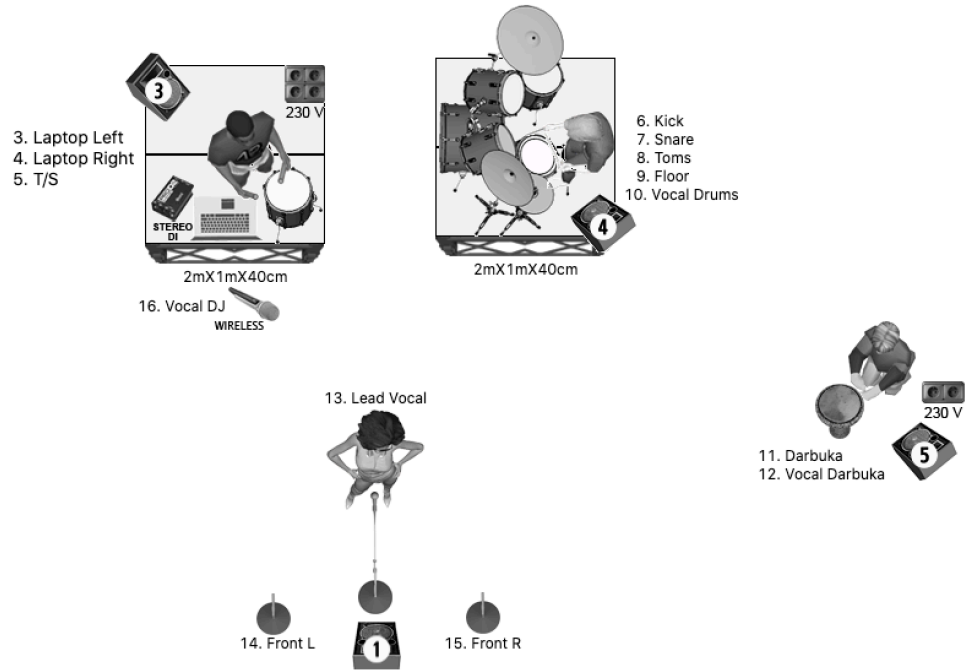

Monitor:

We need 5 groups of monitor:

1. Front
2. Congas
3. DJ
4. Drums
5. Darbuka

Extra information:

- **Stage:** (drumriser) 2 risers 2 x 1 mt, 40 cm height and 2 risers 2 x 1 mt, 20 cm height.
- **If available** 4Beat uses a smoke machine or hazer
- **Headset connection:** Between stage, lighting / sounds in the hall
- **Back of the stage:** Black font
- **Electricity point** for DJ, Drums and Darbuka (220 volts)

'Knallen' 2020 - 2021

Lines Channels 4BEAT

Channel	Instrument	Stand	Mic/DI	Inserts
1	Conga L	Small-boom	Shure SM57	
2	Conga R	Small-boom	Shure SM57	
3	DJ L		DI Box	
4	DJ R		DI Box	
5	T/S	Clip	Sennheiser E904	
6	Kick	Small-boom	Shure B52	
7	Snare	Clip	Sennheiser E904	
8	Toms	Clip	Sennheiser E904	
9	Floor	Clip	Sennheiser E904	
10	Vocal Drums	Big-boom	Shure BETA 58	
11	Darbuka	Small-boom	Neumann KM184	
12	Vocal Darbuka	Big-boom	Shure BETA 58	
13	Lead Vocal	Big-boom	Shure BETA87 Handheld	w/less
14	Front L	Small-boom	Neumann KM184	
15	Front R	Small-boom	Neumann KM184	
16	Vocal DJ		Shure BETA87 Handheld	w/less
17	Laptop L FOH		DI Box	FOH
18	Laptop R FOH		DI Box	FOH
19	Ipad L FOH		Mini-Jack	FOH
20	Ipad R FOH		Mini-Jack	FOH